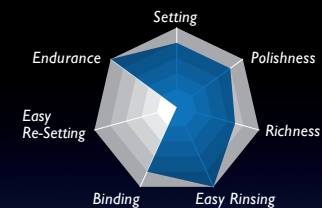

RUE DE BRAQUE

STYLING & HAIR CARE LINE

All line-up Non-Silicon

STRONG ON, EASY OFF

This line-up holds strong, yet rinses off easily.

LIQUID WAX

Binding

NET. 4.06FLOZ

HARD GEL

Endurance

NET. 6.76FLOZ

SOLID GREASE

Rich Polish

NET. 1.69FLOZ