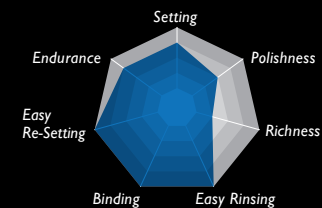

RUE DE BRAQUE

STYLING & HAIR CARE LINE

All line-up Non-Silicon

STRONG ON, EASY OFF

This line-up holds strong, yet rinses off easily.

LIQUID WAX

Binding

NET. 4.06FLOZ

HARD GEL

Endurance

NET. 6.76FLOZ

SOLID GREASE

Rich Polish

NET. 1.69FLOZ